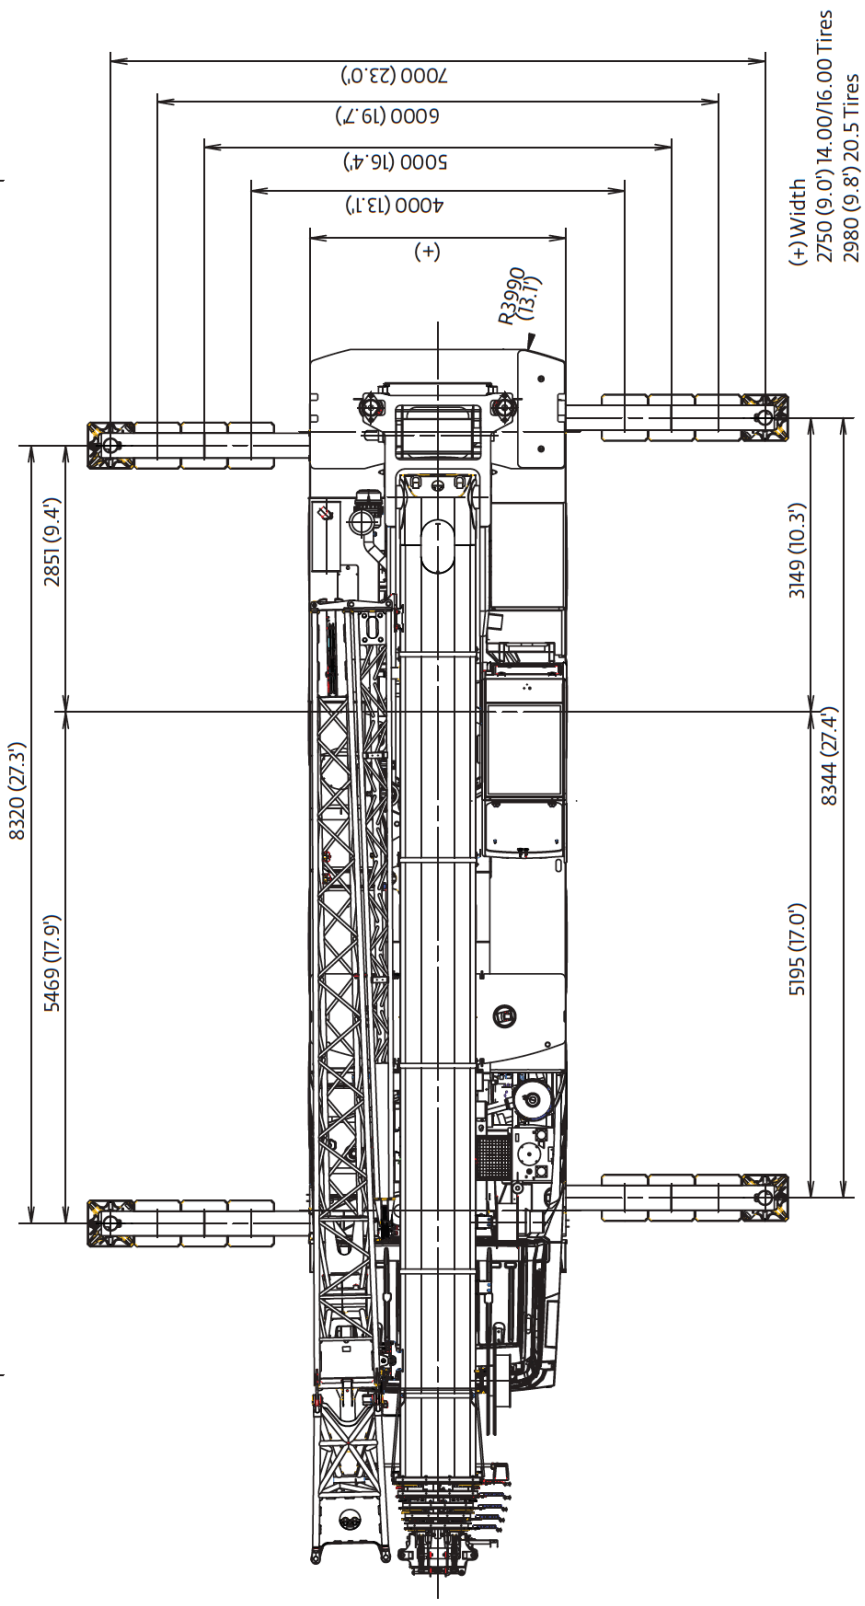

*Travel Height
 3930 (12.9) – 14.00 Tires
 3993 (13.1) – 16.00/20.5 Tires

(+) Width
 2750 (9.0') 14.00/16.00 Tires
 2980 (9.8') 20.5 Tires